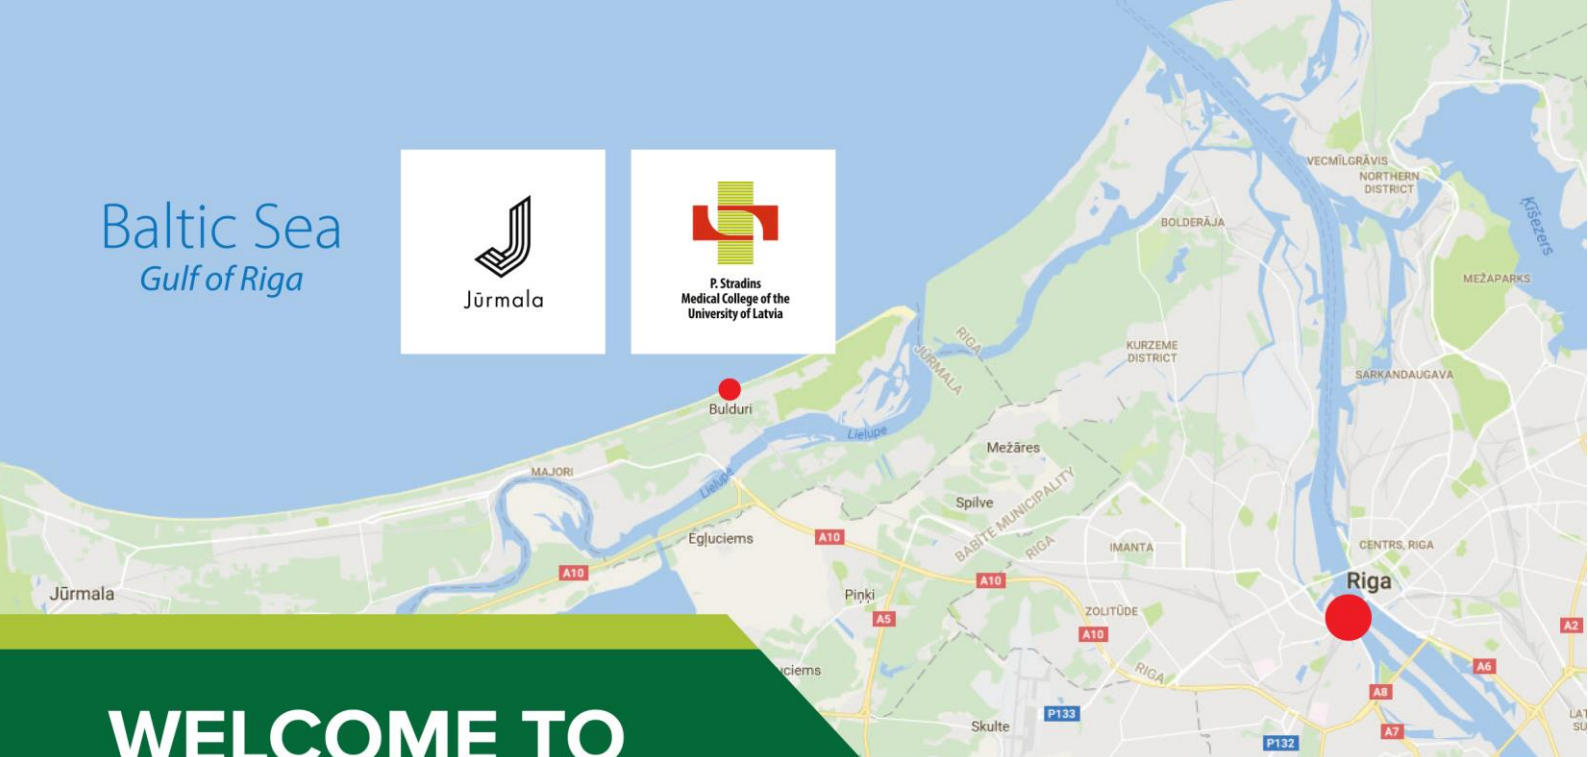

Baltic Sea
Gulf of Riga

Jūrmala

WELCOME TO

P. Stradins Medical College of the University of Latvia!

■ Practical information!

HOW TO GET TO JŪRMALA

- BY PLAIN www.riga-airport.com
- BY TRAIN <https://pv.lv/en/>

From *Riga Airport* you can come by taxi in 15 minutes! From *Riga Railway Station* to Bulduri – in 30 minutes!

Taxi companies: *Baltic Taxi* <http://baltictaxi.com/> call 20008500. If you know BOLT <https://bolt.eu/en/cities/riga/>, it is possible to use it.

If you stay in Riga and will use *Riga Public Transport*, here is information about tickets and schedules: <https://www.rigassatiksmelv/en/> (Tickets you can buy in kiosk *NARVESEN* or in the automatic machines.)

To take train from *Riga Railway Station* to Bulduri Station, you can check information: <https://pv.lv/en/> (Track – Nr. 3 and Nr. 4.)

Informationa about Riga and Jūrmala you can find here: <https://liveriga.com/en/> , <https://www.visitjurmala.lv/en>

P. Stradins Medical College
of the University of Latvia

INTERNATIONAL WEEK 2022

26th–30th of September
Jūrmala, Latvia

Looking forward to meeting you in Jūrmala!

International Coordinator Ms Aiga GRAUDUMA

E-mail: Aiga.Grauduma@lupsk.edu.lv

www.psk.lu.lv/en